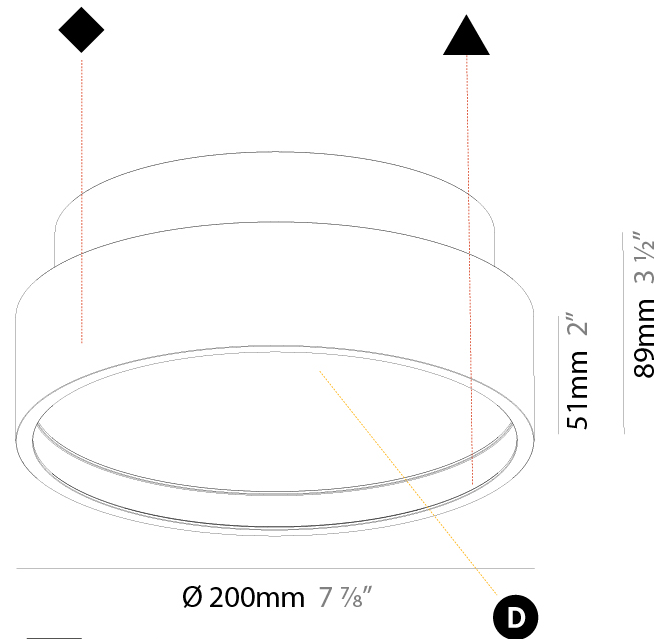

1. To build a product code in our configurator select the specify button on the base model # product page
2. To build a manual product code on this datasheet choose from the options listed below in blue font and add the suffix to the base model #

GENERAL

Series: Sign Diva
Subseries: Sign Diva Korona
Brand: Prolicht
Division: Architectural
Mounting Type: Surface
Mounting Location: Ceiling
Subcategory: Ambient

PHYSICAL

Shape: Round
Diameter (mm): 200
Diameter (in): 7 7/8
Height (mm): 89
Height (in): 3 1/2
Light Distribution: Direct
Weight (kg): 1.263
Weight (lbs): 2.784
Diffuser: [PMMA - Opal/Micro-Prism/Sparkling Secret/Vintage Industrial](#)
Fixture Finish: [SSR / BKV / CWI / CRY / HAB / UFT / ITA / RUA / FTG / MYG / LOD / PUS / FRO / FUP / KIA / POP / BLS / SPG / MEY / GOH / GUM / CHC / COM / ABZ / JAG / OBR / MOS / ROR](#)
Fixture Material: Extruded Aluminum / Steel

ELECTRICAL

Lamp Type: LED (Zhaga Standard)
Input Wattage (W): 12.1
Total Output Wattage (W): 11
Dimming: [Tri-Mode (Non-Dimming and Phase Dimming (120Vac only) and 0-10V Dimming)](#)
Driver Included: Yes
Driver Location: Integrated
Driver Type: Constant Current - Universal
Driver Class: Class 2
Input Voltage (V): 120 - 277
Constant Current (MA): 350

LED

Color Temperature (°K): [3000 / 3500 / 4000](#)
Max. Delivered Lumen (lm): 1040 / 1054 / 1080
CRI: >90 CRI
Lamp Life (hrs): 50000

OPTICAL

RATINGS AND CERTIFICATIONS

Certified By: Certified for North American Standards
IP rating: IP20