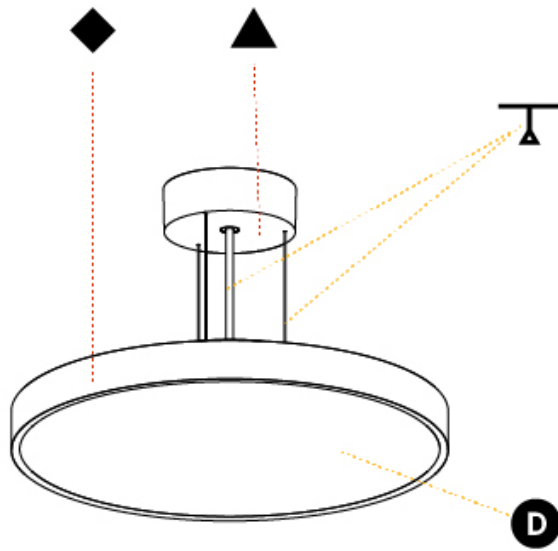

SIGN DIVA KORONA SUSPENSION

A300011-

PROJECT
TYPE
SPECIFIER
QUANTITY
DATE

A